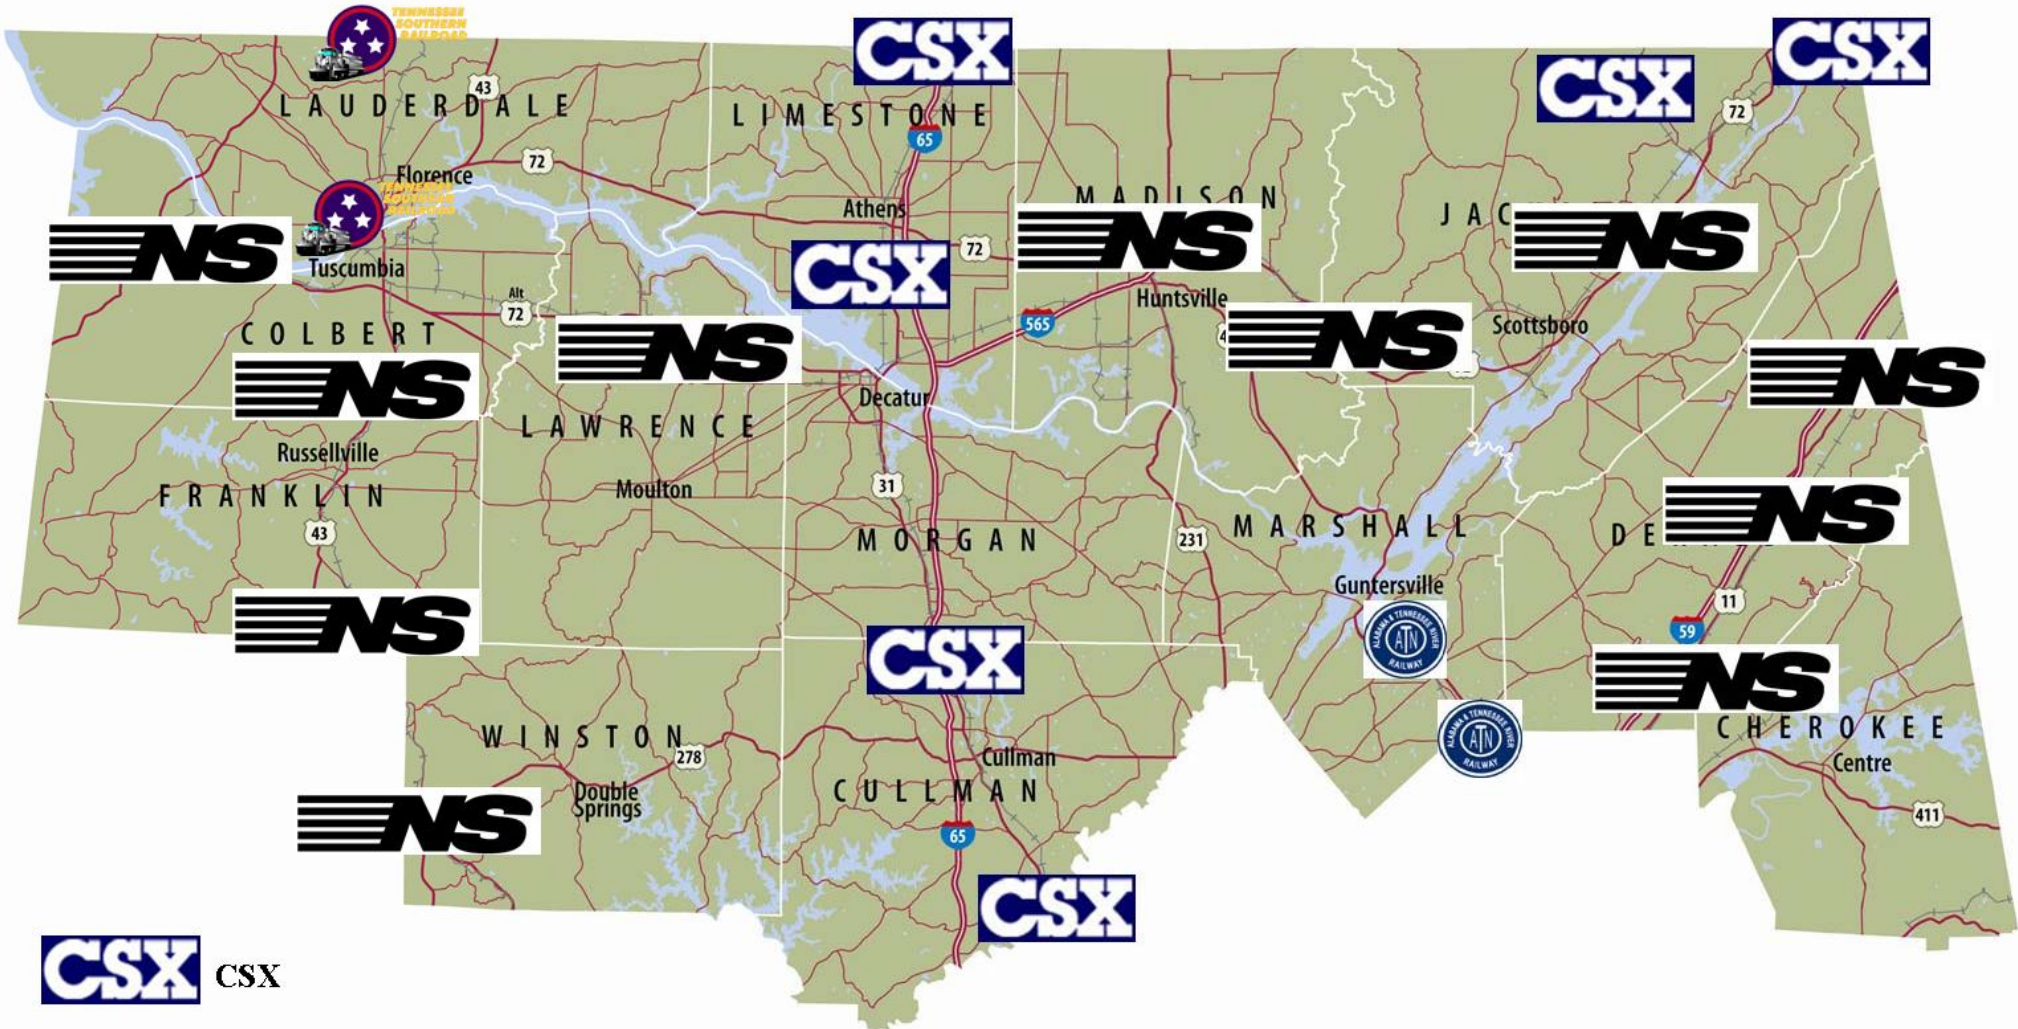

Rail Lines in North Alabama

 CSX

 Norfolk Southern

 Tennessee Southern Railroad

 Alabama & TN River Railway

NORTH

ALABAMA
INDUSTRIAL DEVELOPMENT ASSOCIATION